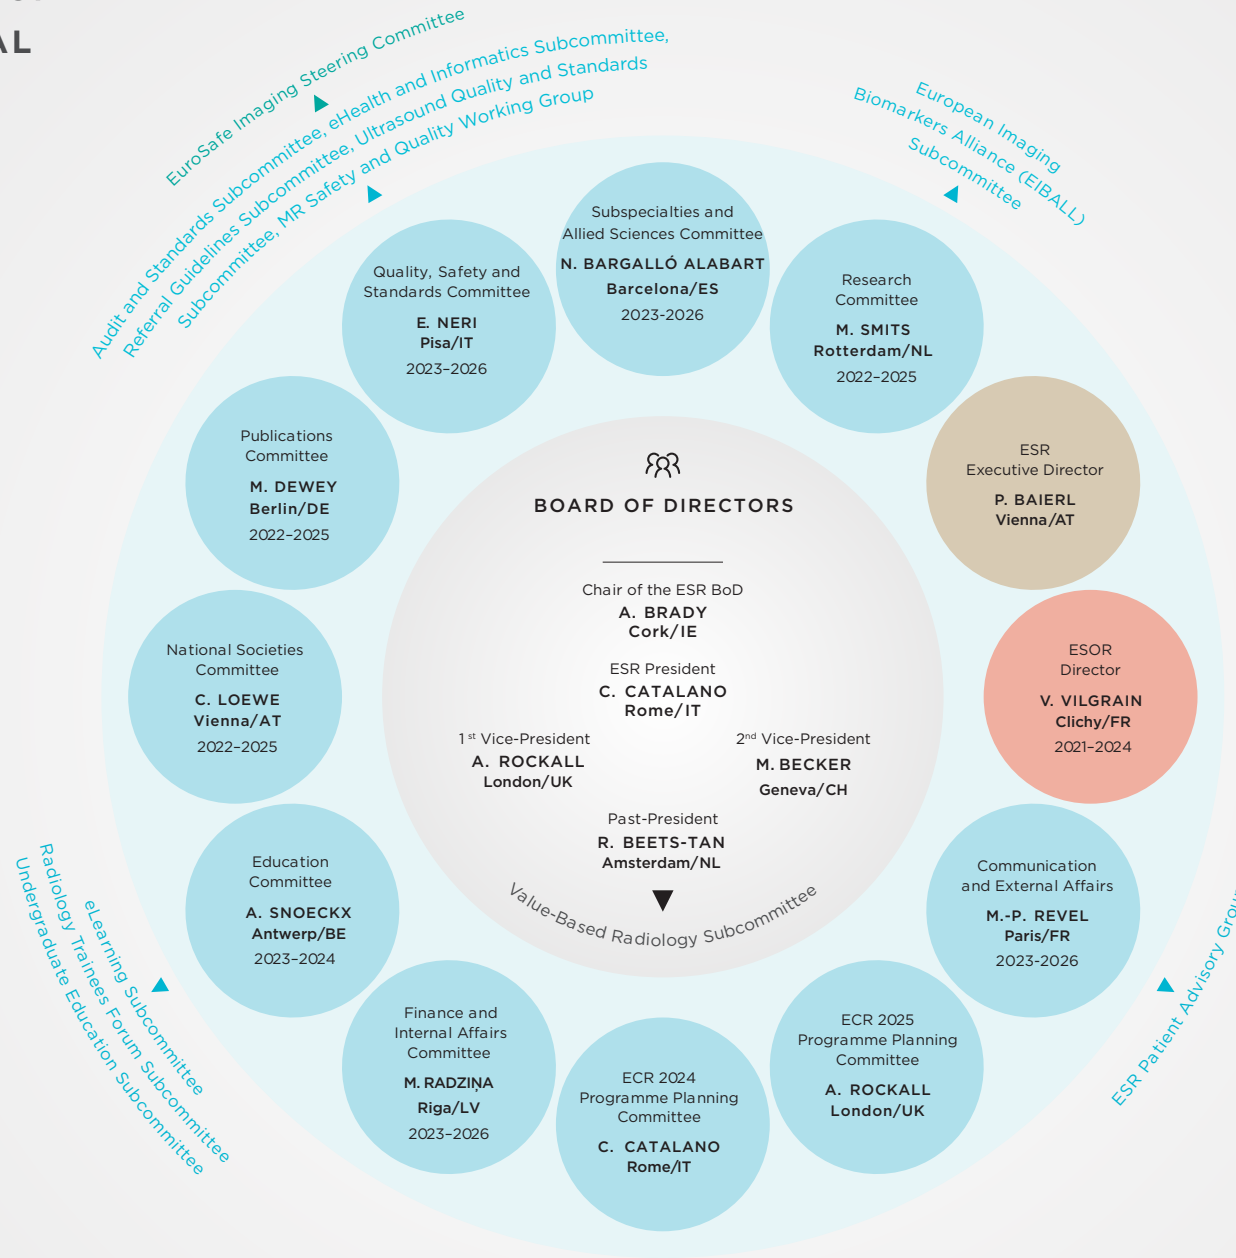

ESR ORGANISATIONAL STRUCTURE

Board of Directors
 Committee Chairs
 ESOR Director
 Executive Director

European Board of Radiology (EBR)
A. Brady (Chair)

European Institute for Biomedical Imaging Research (EIBIR)
R. Beets-Tan (Scientific Director)

European School of Radiology (ESOR)
V. Vilgrain (Scientific/Educational Director)